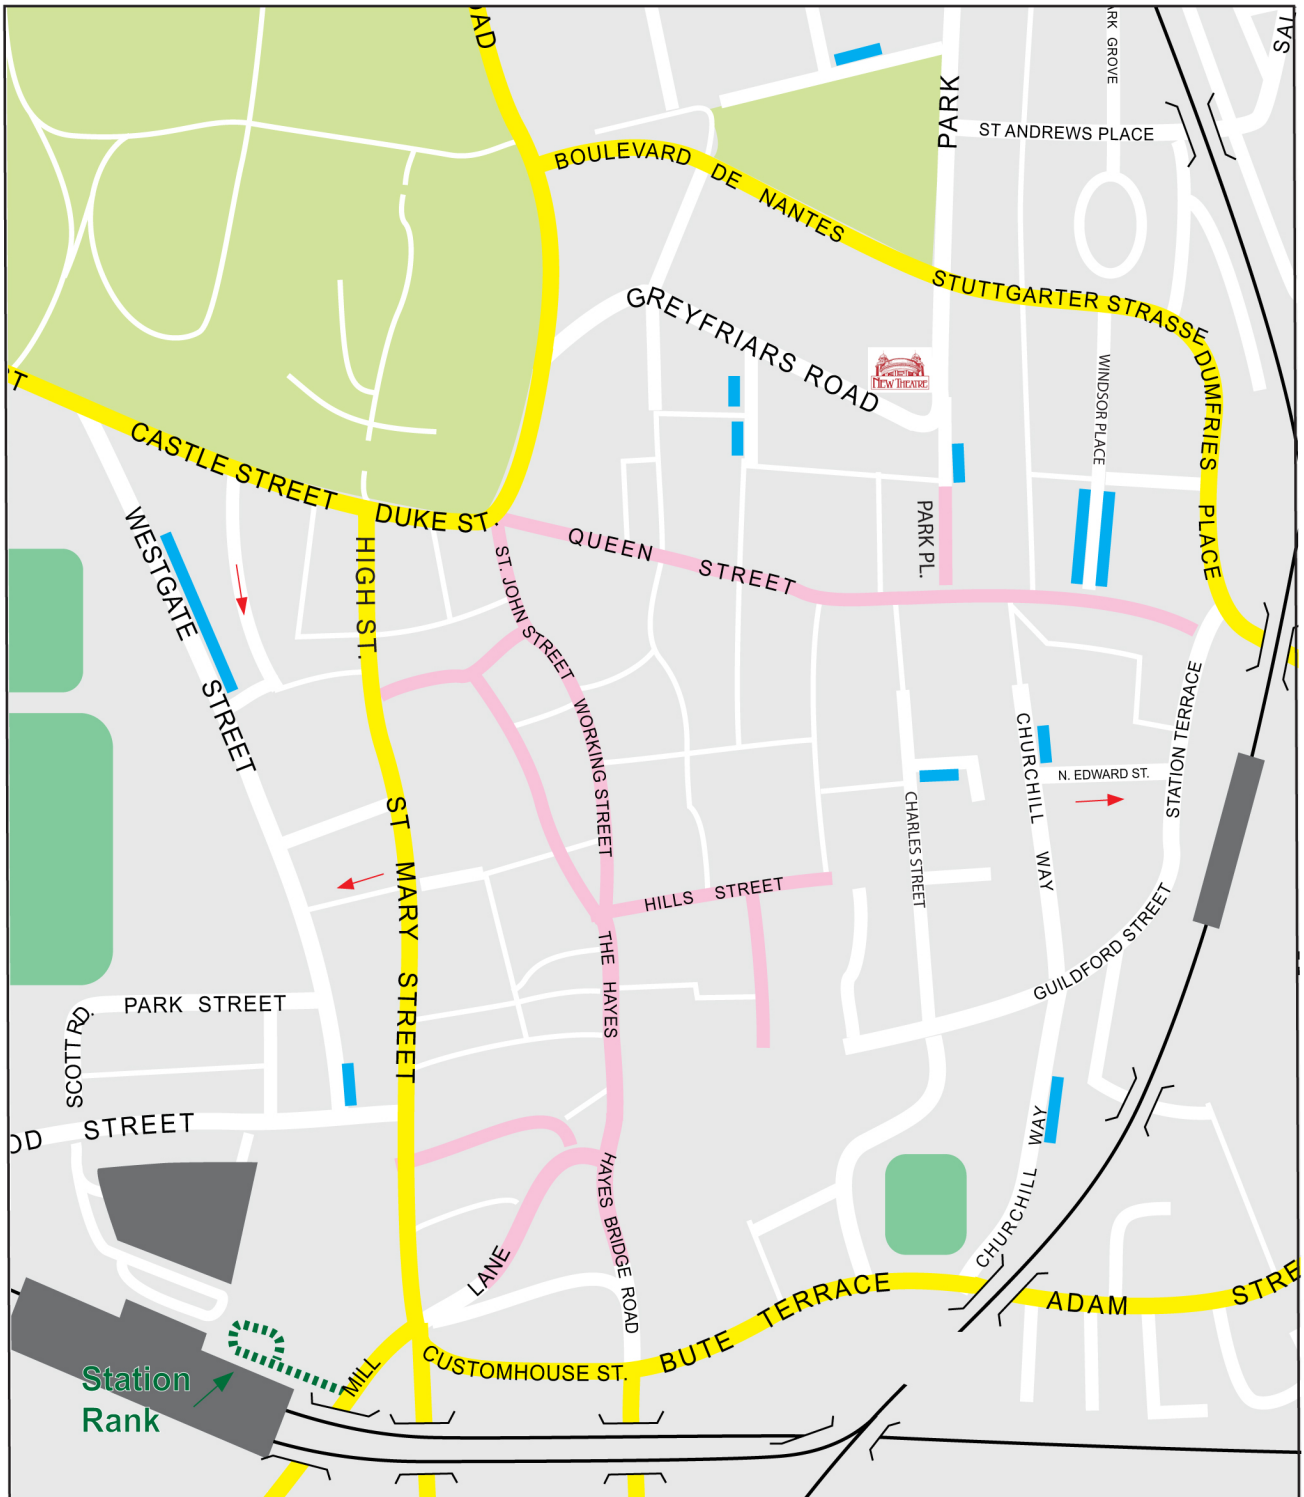

# CARDIFF CITY CENTRE

## EXISTING BLUE BADGE PARKING FACILITIES

### Legend

 = Existing blue badge parking places

(Blue badge users may also use any on-street pay - and - display space without payment)